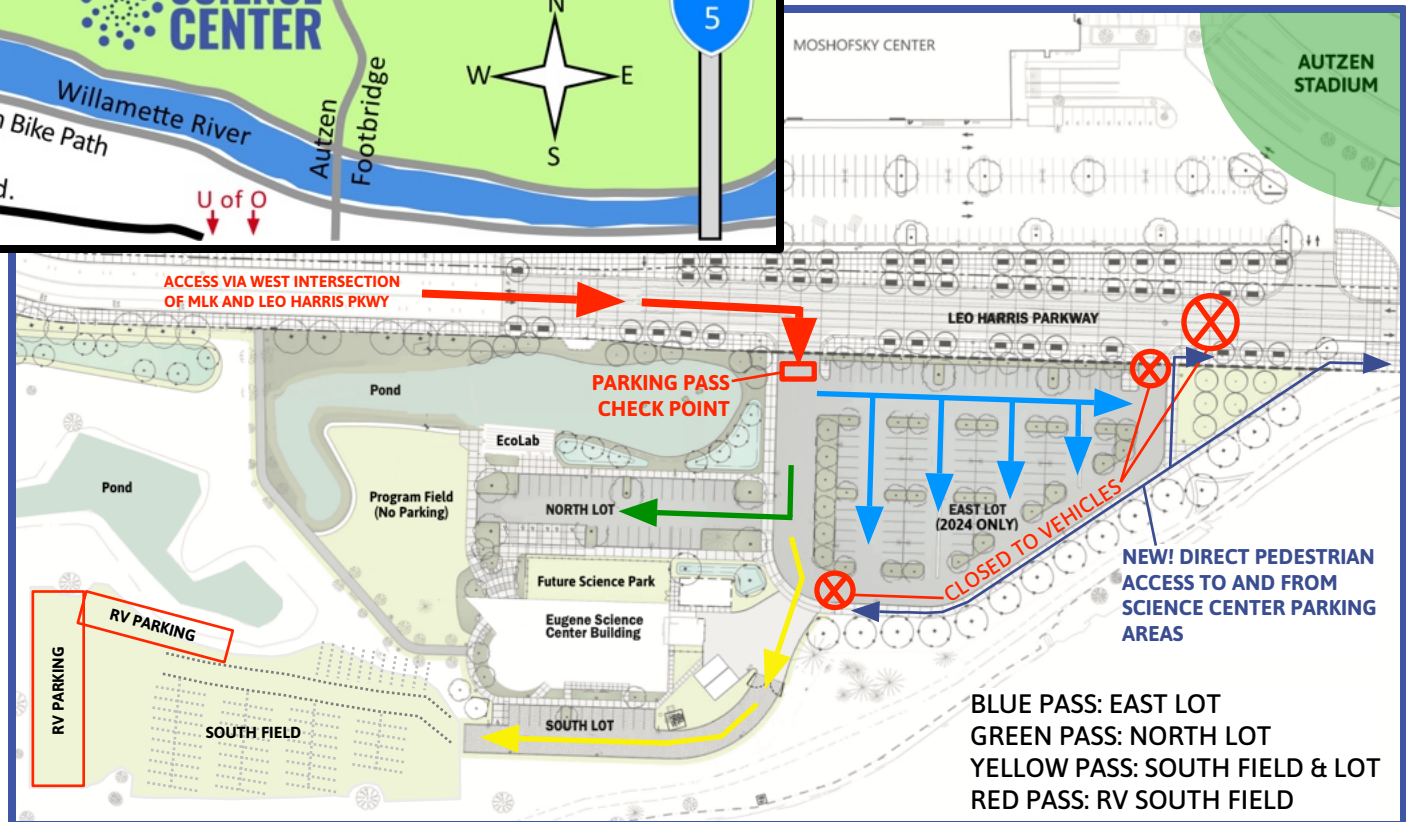

## 2024 UO Football Parking

Must Use West Intersection of MLK and Leo Harris Parkway for Entry and Exit

Visible Parking Pass Required for Access to Leo Harris Parkway

BLUE PASS: EAST LOT  
 GREEN PASS: NORTH LOT  
 YELLOW PASS: SOUTH FIELD & LOT  
 RED PASS: RV SOUTH FIELD