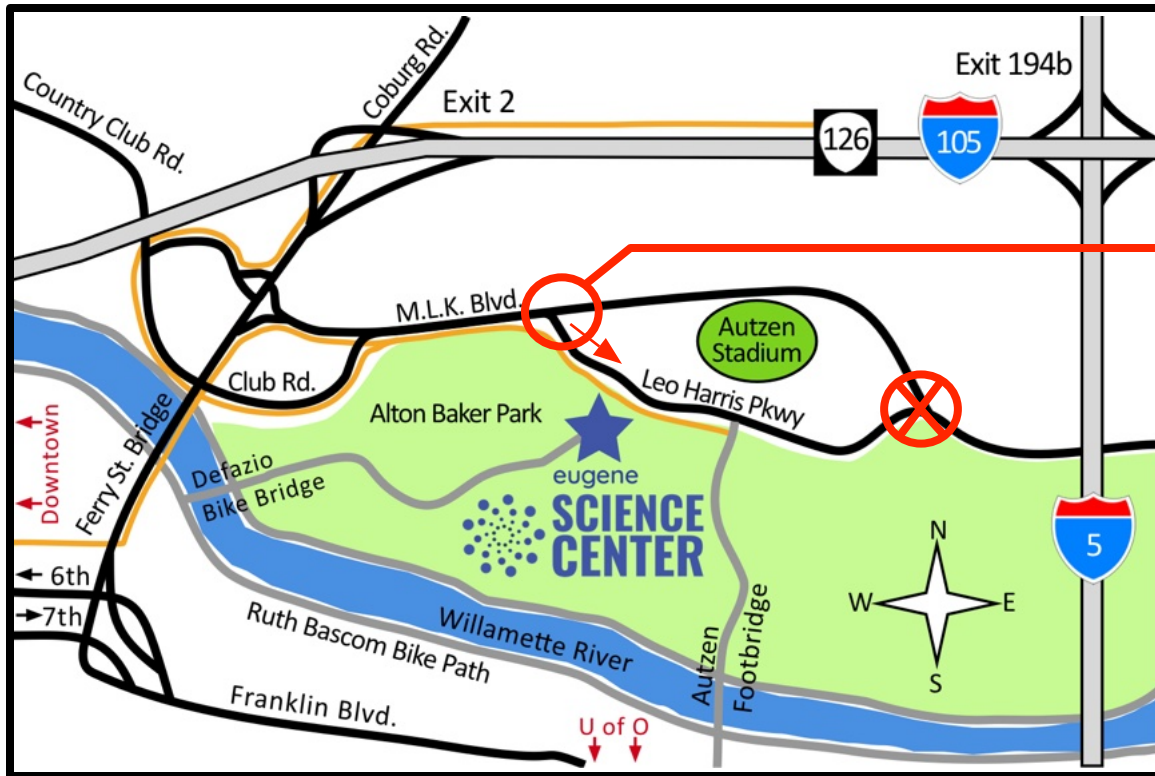

## 2024 UO Football Parking

Must Use West Intersection of MLK and Leo Harris Parkway for Entry and Exit

Visible Parking Pass Required for Access to Leo Harris Parkway

BLUE PASS: EAST LOT  
 GREEN PASS: NORTH LOT  
 YELLOW PASS: SOUTH FIELD & LOT  
 RED PASS: RV SOUTH FIELD